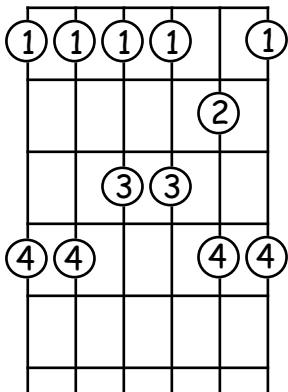

Pentatonic Scale Patterns For Guitar

#1

* = Root in Minor Key (example=F minor)
 + = Root in Major Key (example=Ab major)

#2

#3

#4

#5

Copyright ©1999 by Peter Simms. All rights reserved.